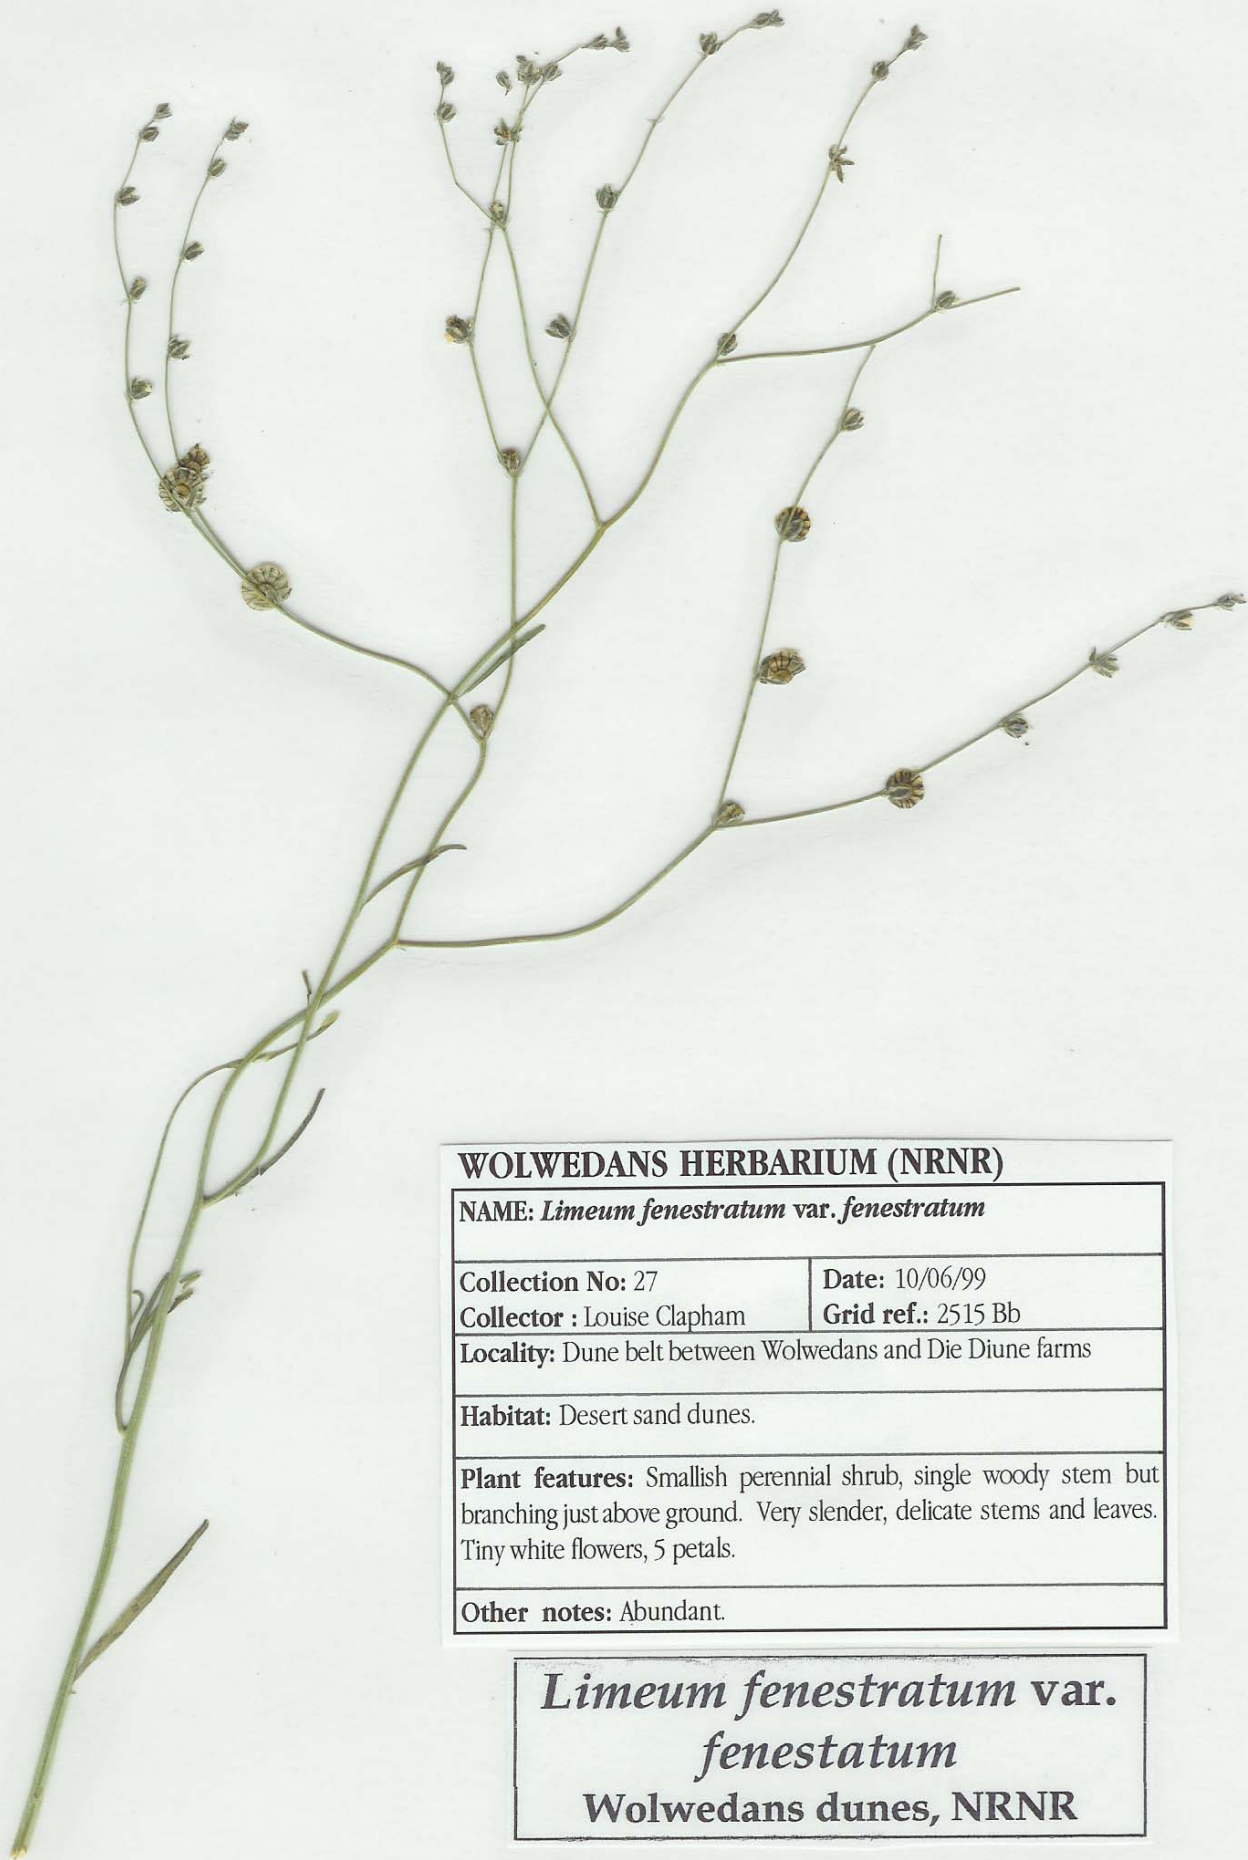

# *Limeum fenestratum*

**Family:** Aizoaceae

**Collection Number:** 27

**Description:** A small shrub with a single stem but branching just above the ground. The overall appearance of the shrub is very slender and delicate. Leaves are linear, and very thin, simple and alternate. The white flowers are minute and have five petals. The fruit is a white disc, partly transparent so the seeds are visible through the plant tissue. Hence the name *fenestratum* meaning window.

**Habitat:** These shrubs are commonly found in the sand dunes.

**WOLWEDANS HERBARIUM (NRNR)**

**NAME:** *Limeum fenestratum* var. *fenestratum*

**Collection No:** 27

**Date:** 10/06/99

**Collector :** Louise Clapham

**Grid ref.:** 2515 Bb

**Locality:** Dune belt between Wolwedans and Die Diune farms

**Habitat:** Desert sand dunes.

**Plant features:** Smallish perennial shrub, single woody stem but branching just above ground. Very slender, delicate stems and leaves. Tiny white flowers, 5 petals.

**Other notes:** Abundant.

*Limeum fenestratum* var.  
*fenestratum*  
Wolwedans dunes, NRNR