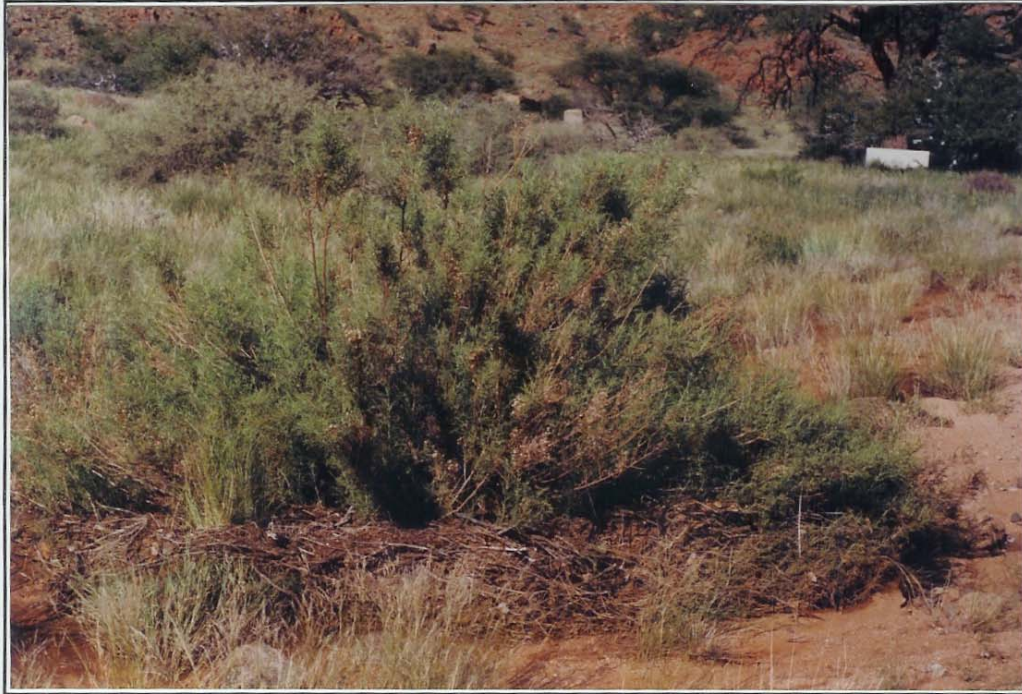

Antiphiona fragrans

Family: Asteracea

Collection Number: 24

Description: A medium sized shrub, bushy and dense, with many stems and branches. Compound leaves, small delicate leaflets. Stems fairly straight, smooth, pale in colour. Flowers have a 'fluffy' appearance, tinged maroon but turning white. Very pungent herbal smell, pleasant but strong. Shrubs were flowering in June.

Habitat: Common on NamibRand. It grows along watercourses that get relatively more rain than the majority of the reserve. Grows well in coarse sand in riverbeds at the base of the Nubib mountains.

WOLWEDANS HERBARIUM (NRNR)

NAME: *Antipbiona fragrans*

Collection No: 24

Date: 05/06/99

Collector : Louise Clapham

Grid ref.: 2416 Cc

Locality: Draaihoek, base of dry waterfall.

Habitat: Semi-desert, open shrub

Plant features: Small - med. shrub, bushy, many branching stems. Compound leaves, small delicate leaflets. Inflorescence has a 'fluffy' appearance, tinged maroon turning white.